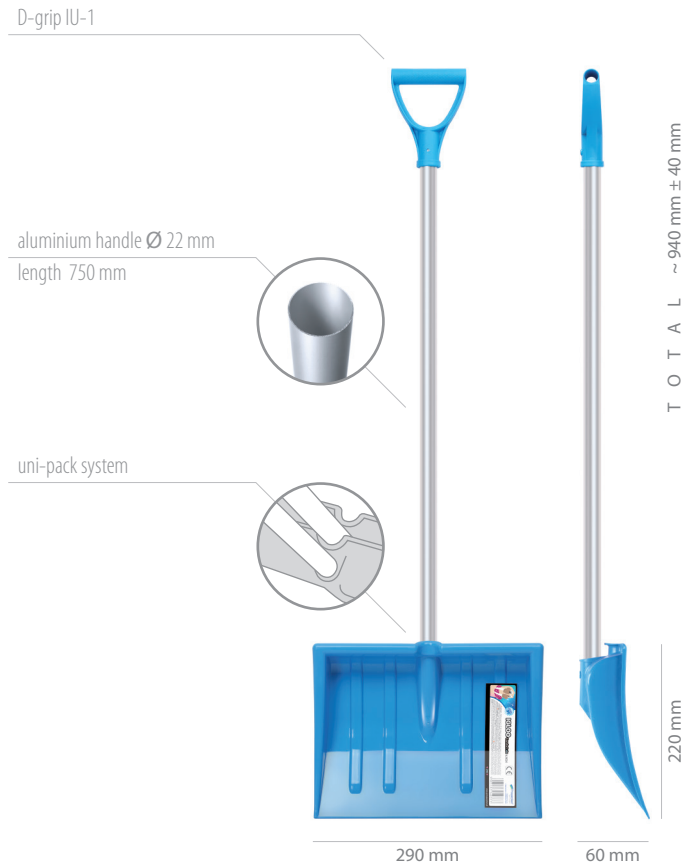

## BOBO COMFORT ALU

multi-purpose shovel

		IL02A
	<b>3005U</b>	5905197140384
	<b>1788C</b>	5905197095646
	assembled	150
	assembled	9900

IGLOO  
multi-purpose shovel

	ILM1
	<b>3005U</b> 5905197140476
	<b>1788C</b> 5905197095714
	<b>205C</b> 5905197097305
	not assembled  840  2000
	assembled  150
	not assembled  19320  19320
	assembled  9900

IGLOO COMFORT  
multi-purpose shovel

	ILM2
	<b>3005U</b> 5905197140483
	<b>1788C</b> 5905197094069
	not assembled  840  2000
	assembled  150
	not assembled  19320  19320
	assembled  9900

standard packing  
- not assembled