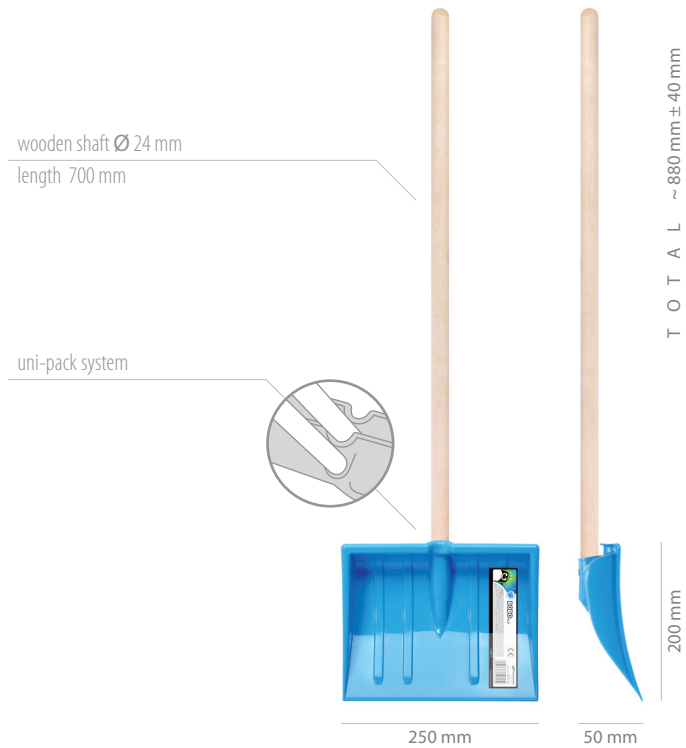

standard packing  
- not assembled

wooden shaft Ø 22 mm  
length 610 mm

T O T A L ~ 710 mm ± 40 mm

155 mm

217 mm

35 mm

# FOCUS BABY

rake

		IBDG
	<b>3005U</b>	5905197979786
	<b>1788C</b>	5905197979779
	<b>361C</b>	5905197979793
	not assembled	2240  3600
	assembled	384
	not assembled	44800  44800
	assembled	12672

standard packing  
- not assembled