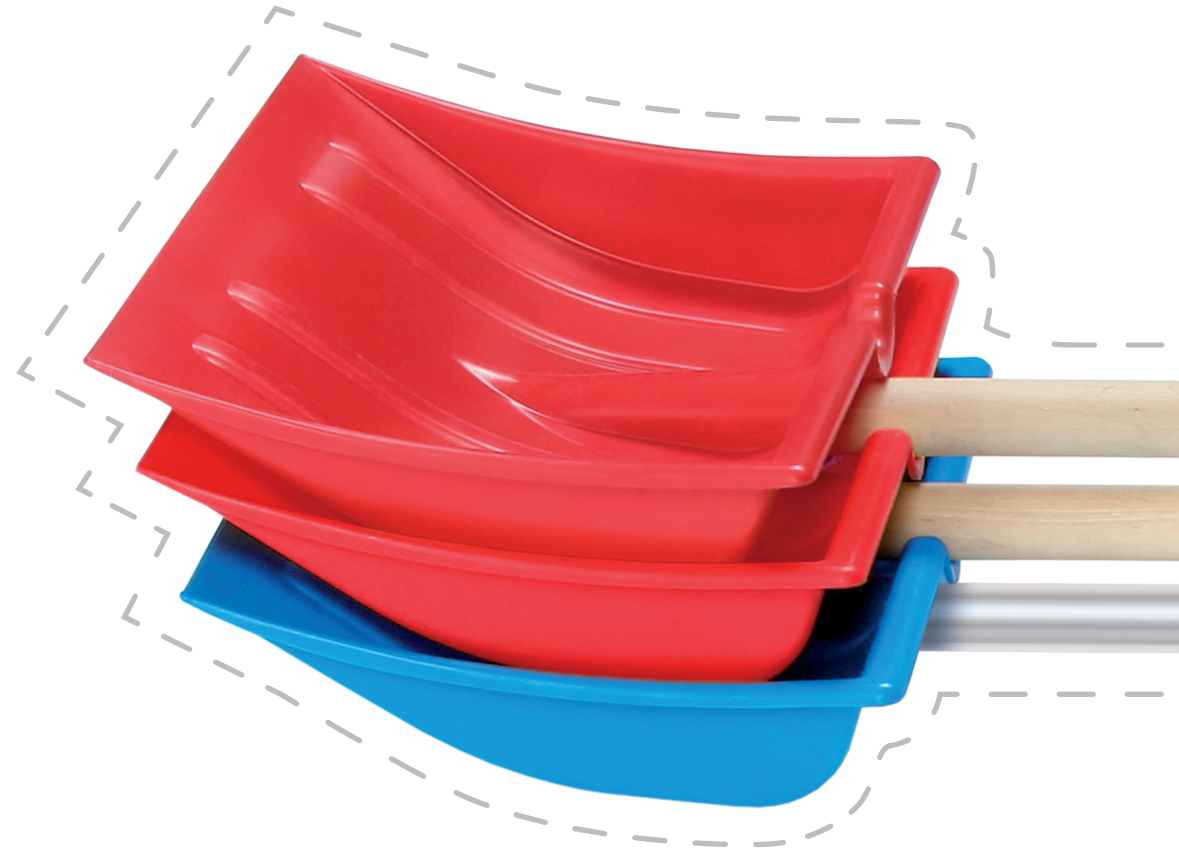

## BOBO COMFORT

multi-purpose shovel

		IL02
	<b>3005U</b>	5905197140469
	<b>1788C</b>	5905197069661
	not assembled	960  2000
	assembled	150
	not assembled	21120  21120
	assembled	9900

standard packing  
- not assembled

## BOBO COMFORT ALU

multi-purpose shovel

		IL02A
	<b>3005U</b>	5905197140384
	<b>1788C</b>	5905197095646
	assembled	150
	assembled	9900

IGLOO  
multi-purpose shovel

	ILM1
	<b>3005U</b> 5905197140476
	<b>1788C</b> 5905197095714
	<b>205C</b> 5905197097305
	not assembled  840  2000
	assembled  150
	not assembled  19320  19320
	assembled  9900