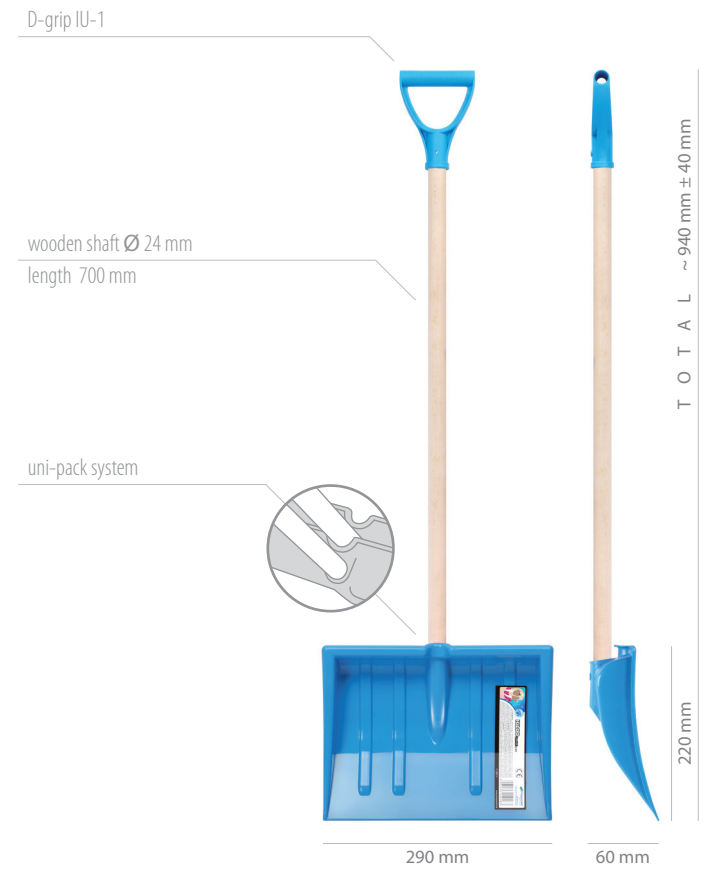

## BOBO COMFORT

multi-purpose shovel

		IL02
	<b>3005U</b>	5905197140469
	<b>1788C</b>	5905197069661
	not assembled	960  2000
	assembled	150
	not assembled	21120  21120
	assembled	9900

standard packing  
- not assembled

## BOBO COMFORT ALU

multi-purpose shovel

		IL02A
	<b>3005U</b>	5905197140384
	<b>1788C</b>	5905197095646
	assembled	150
	assembled	9900

IGLOO  
multi-purpose shovel

	ILM1
	<b>3005U</b> 5905197140476
	<b>1788C</b> 5905197095714
	<b>205C</b> 5905197097305
	not assembled  840  2000
	assembled  150
	not assembled  19320  19320
	assembled  9900