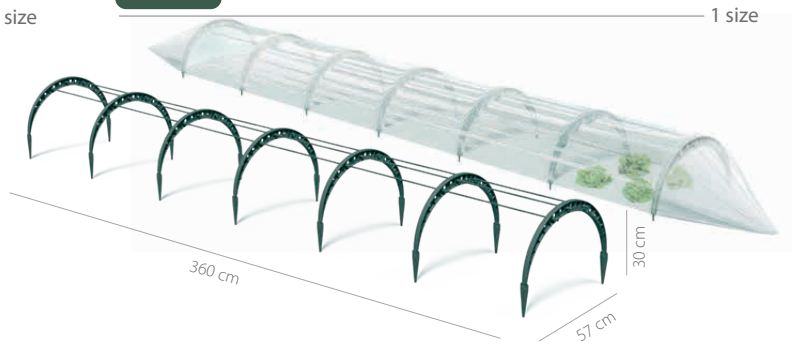

new

Floo Tunnel

mm	mm	mm	pcs	pcs	pcs	

IFLT1

-	-	-	-	-	-	-

G851

new

Floo Tunnel

mm	mm	mm	pcs	pcs	pcs	

IFLT2

-	-	-	-	-	-	-

G851

1 size

1 size

Combioliq

mm	mm	mm	pcs	pcs	pcs
IBFT25	296	425	25	1 kpl	44
IBFT55	380	590	55	1 kpl	18

S411

2 sizes