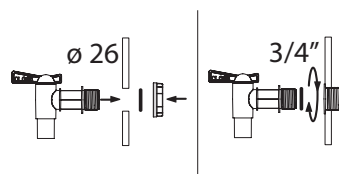

gold

ICANSET 1

ICANS1 315 50 280 1 12 288

Connection Set No. 1

The connection is suitable for ARVĚS products.
The connection is suitable for Waterfrom products.

ICANSET 3

ICANS3 180 50 230 1 65 1560

Accessories Set No. 3