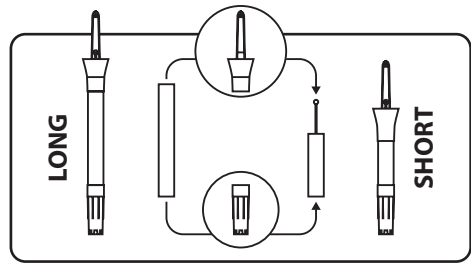

S433

3 sizes

option create
your own set

Irrigation
system
for
flowerpots

Watering System

universal short and long irrigation system

Watering System Round

	mm	mm	mm	pcs	pcs
WR1	170	42	170	1	1200
WR2	170	42	170	1	1200
WR3	212	50	212	1	672
WR4	252	59	252	1	399
WR5	277	59	277	1	320
WR6	317	57	317	1	257
WR7	340	59	340	1	216
WR8	415	62	415	1	140