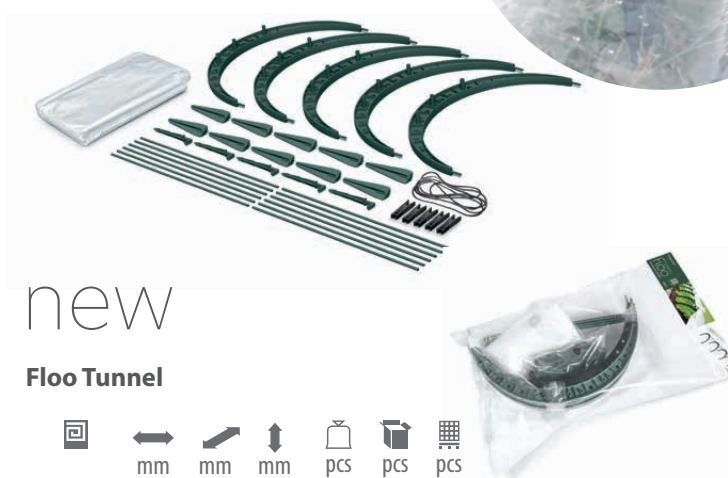

1x

option

1x

dimensions:
~ Ø 50 cm

1x

dimensions:
~ 35 x 35 cm

new

Floo Tunnel