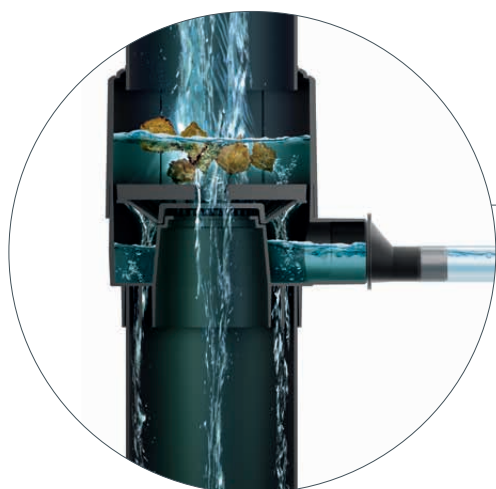

Connection Gutter Filter