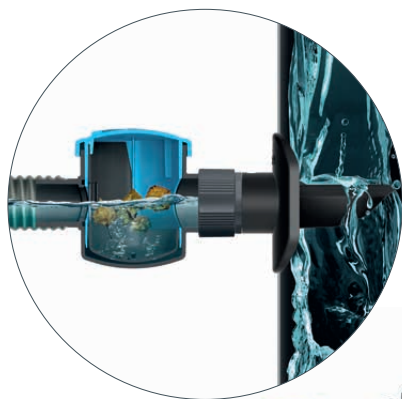

7015 7037 8011

ARVĚS	→ mm	↑ mm	↓ pcs	↓ pcs	↓ pcs
RCANS14	2000	22/28	-	-	-

FINEST QUALITY

Filter with valve

A valve fitted with a mesh filter, engineered to remove impurities within an internal basket.

Hose valve 1"