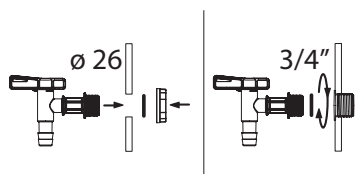

gold

ICANSET 1

ICANS1 315 50 280 1 12 288

Connection Set No. 1

The connection is suitable for ARVĚS products.
The connection is suitable for Waterfrom products.

ICANSET 3

ICANS3 180 50 230 1 65 1560

Accessories Set No. 3