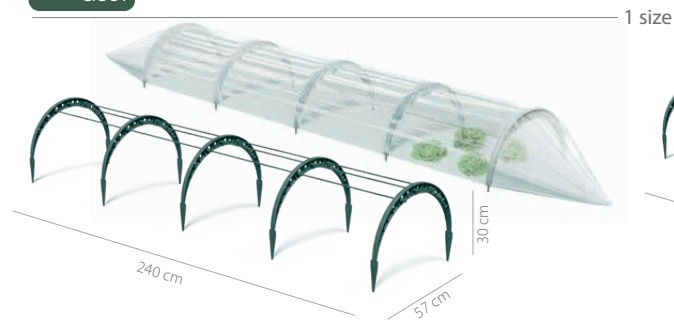

new

Floo Tunnel

mm	mm	mm	pcs	pcs	pcs	

IFLT1

-	-	-	-	-	-	-

G851

new

Floo Tunnel

mm	mm	mm	pcs	pcs	pcs	

IFLT2

-	-	-	-	-	-	-

G851

1 size

1 size

Combioliq

mm	mm	mm	pcs	pcs	pcs
IBFT25	296	425	25	1 kpl	44
IBFT55	380	590	55	1 kpl	18

S411

2 sizes