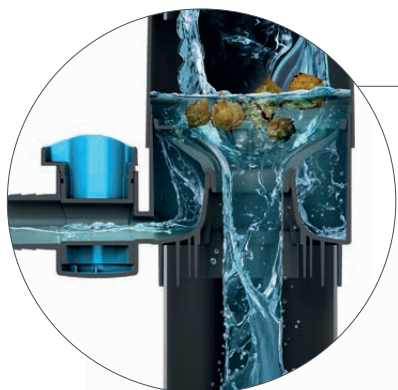

Rain collector with tap