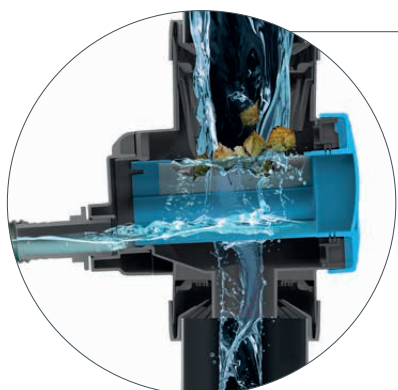

A valve fitted with a mesh filter, engineered to remove impurities within an internal basket.

Threaded valve - Designed for rainwater collectors without the need for gutter disassembly.

Rainwater harvesting kit from the gutter equipped with a basket filter and an additional valve for winter mode switching (on-off)

Rainwater downpipe filter
Efficient rainwater scoop, mounted directly on the downpipe, it filters and redirects water to the tank.